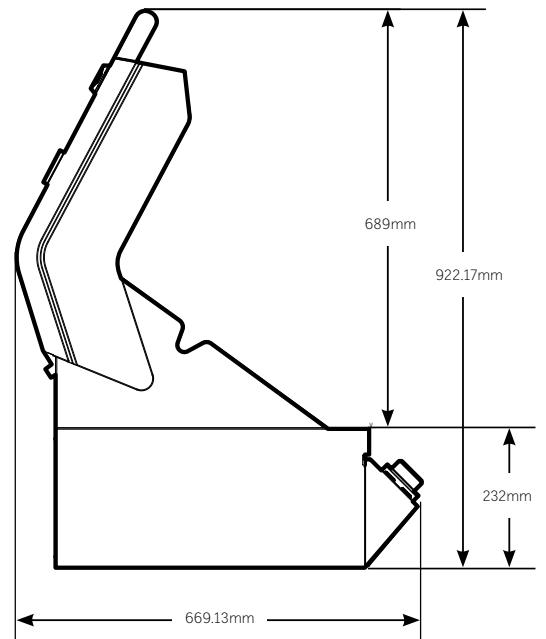

BBF7655SA

7000 Series Premium 5 Burner Built In BBQ

For built-in installations: islands, masonry, other non-combustible material structures.

To suit models: BBF7655SA	5 burner
Width	973mm
Height (lid closed)	555mm
Depth (includes 20mm rear ventilation clearance)	648mm
Clearance at rear (Min)	20mm
Minimum Clearance to Combustible Materials	450mm

*All measurements are in mm

LIFE TASTES BETTER OUTDOORS