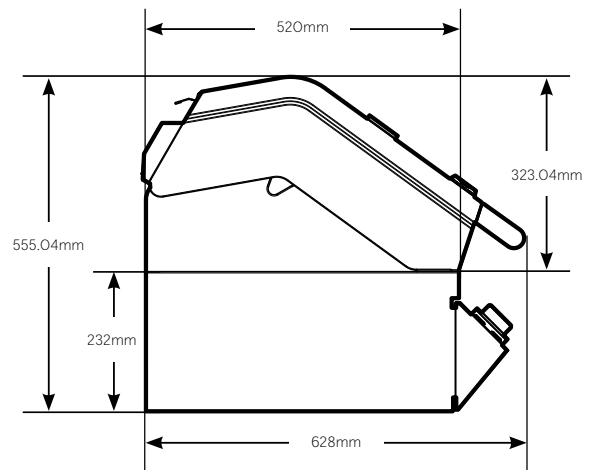

BBF7655SA

7000 Series Premium 5 Burner Built In BBQ

For built-in installations: islands, masonry, other non-combustible material structures.

To suit models: BBF7655SA	5 burner
Width	973mm
Height (lid closed)	555mm
Depth (includes 20mm rear ventilation clearance)	648mm
Clearance at rear (Min)	20mm
Minimum Clearance to Combustible Materials	450mm

*All measurements are in mm

LIFE TASTES BETTER OUTDOORS