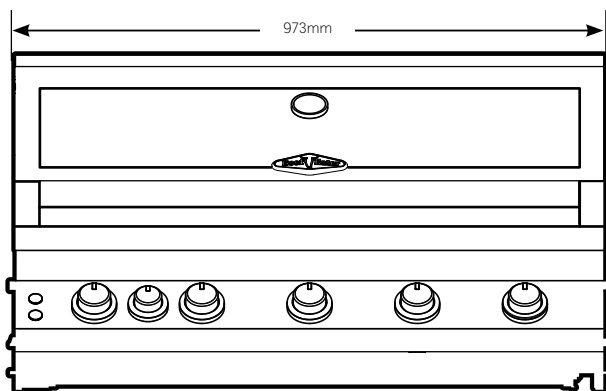

BBF7655SA

7000 Series Premium 5 Burner Built In BBQ

For built-in installations: islands, masonry, other non-combustible material structures.

To suit models: BBF7655SA	5 burner
Width	973mm
Height (lid closed)	555mm
Depth (includes 20mm rear ventilation clearance)	648mm
Clearance at rear (Min)	20mm
Minimum Clearance to Combustible Materials	450mm

*All measurements are in mm

LIFE TASTES BETTER OUTDOORS