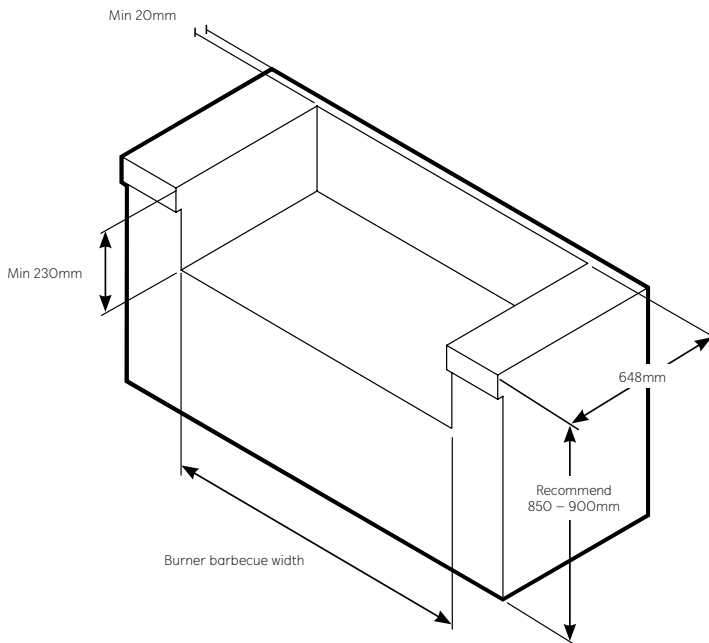

BBF7655SA

7000 Series Premium 5 Burner Built In BBQ

For built-in installations: islands, masonry, other non-combustible material structures.

To suit models: BBF7655SA	5 burner
Width	973mm
Height (lid closed)	555mm
Depth (includes 20mm rear ventilation clearance)	648mm
Clearance at rear (Min)	20mm
Minimum Clearance to Combustible Materials	450mm

*All measurements are in mm

LIFE TASTES BETTER OUTDOORS